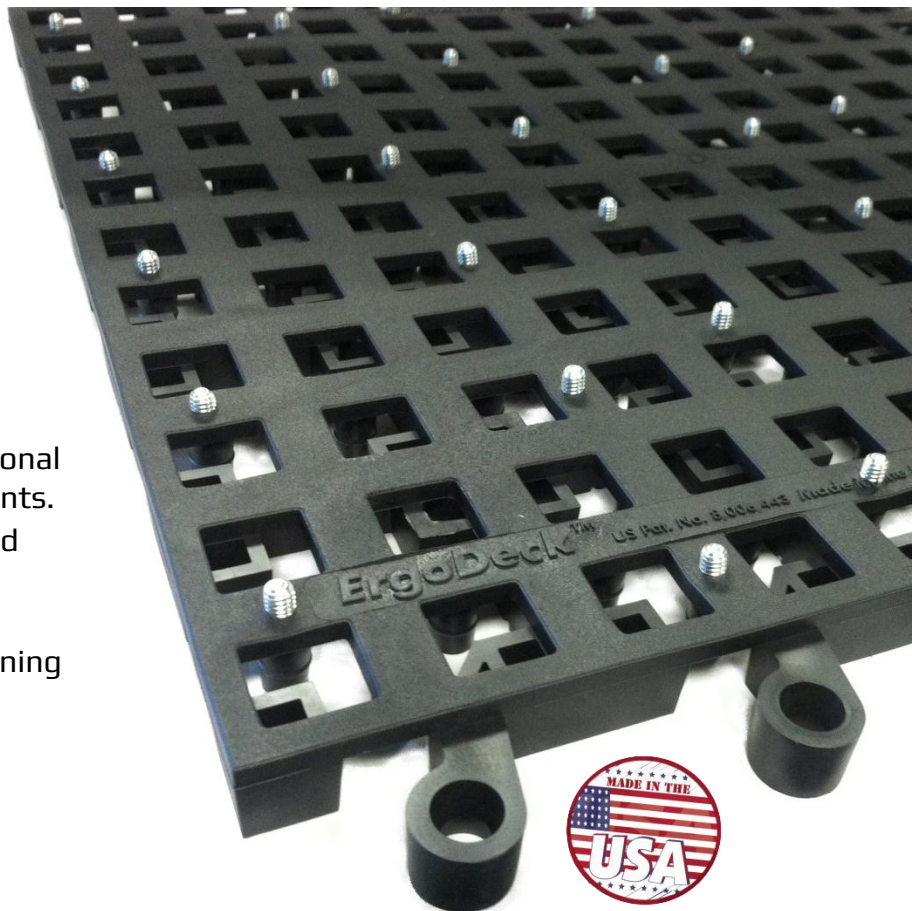

Style	Item Number	UOM
Solid	554.78x18x18BK-CS10	Case of 10
Open/Drainage	555.78x18x18BK-CS10	Case of 10

NORTH AMERICA
WEARWELL, INC. (HEADQUARTERS)
PHONE: 615.254.8381 OR 1.800.264.3030
INFO@WEARWELL.COM
WWW.WEARWELL.COM

UK & IRELAND
WEARWELL EUROPE LTD
PHONE: 44.1844.212117
INFO@WEARWELL-EUROPE.CO.UK
WWW.WEARWELL.EU

MAINLAND EUROPE
WEARWELL EUROPE LTD
PHONE: 31.548.659061
EUROPE@WEARWELL.EU
WWW.WEARWELL.EU