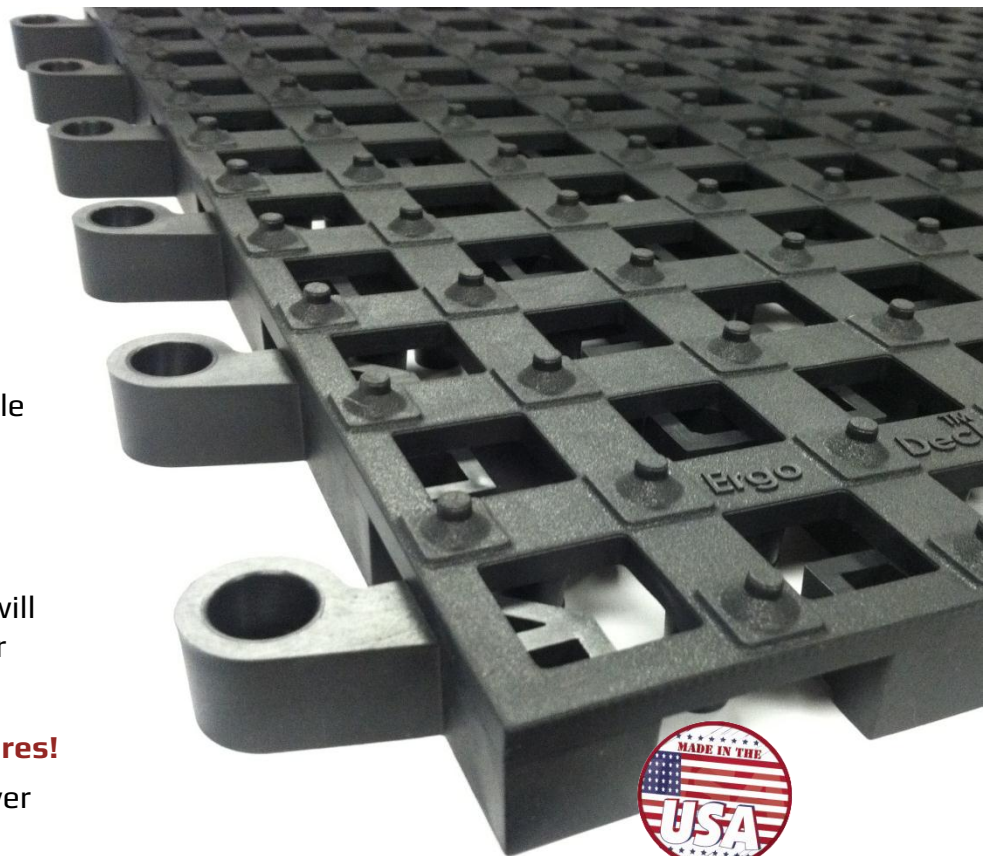

**Maintenance.** Unlike gritted products, cleats will withstand power washing, scrubbing and other cleaning practices.

#### **All this in addition to ErgoDeck's other Features!**

**Ease of Installation.** Robust 18" x 18" tiles cover large areas quickly with no tools required

**Customizable.** Customize in 3" increments to fit any area or configuration.

**Secure.** Positive Interlocking System prevents separation yet zips apart for reconfiguration.

**Value.** Easily replace single tiles or sections as needed.

Style	Item Number	UOM
Solid	552.78x18x18BK-CS10	Case of 10
Open/Drainage	553.78x18x18BK-CS10	Case of 10