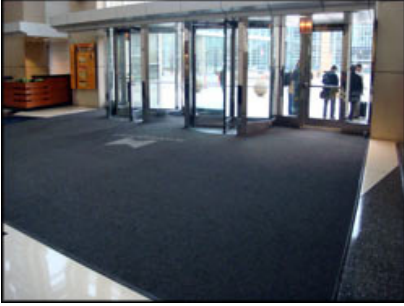

MARKETS USING PROFORM ROLL GOODS MATTING

It's all about safety, image and branding. First impressions about your facility are made as soon as a guest or client walks through your front entrance. allMATS will help ensure that your front entrance maintains the high standards you have set forth for your institution, business or residential facility. We don't stop there! We specialize in: corporate logo matting, designer matting to match your decor, custom shapes and sizes (transitions), on site installation from a licensed professional, site surveys. We understand the needs of building managers and will work with them closely to ensure a beautiful, custom tailored entrance mat solution that meets your budget.

CORPORATE

EDUCATION

HOSPITALITY

OFFICE MANAGEMENT

RESIDENTIAL MANAGEMENT

RETAIL/SHOPPING

DESIGNERS & ARCHITECTS

Your design team created a beautiful lobby...but there's still one more project. When it rains or snows the building manager is going to need entrance matting. If we do not help him your lobby design may include low end stock runners overlapping, taped to the floor, and laying in every direction. Proform will help you assist your client in a way that creates a beautiful entrance and let's them know that you thoroughly understand their needs.